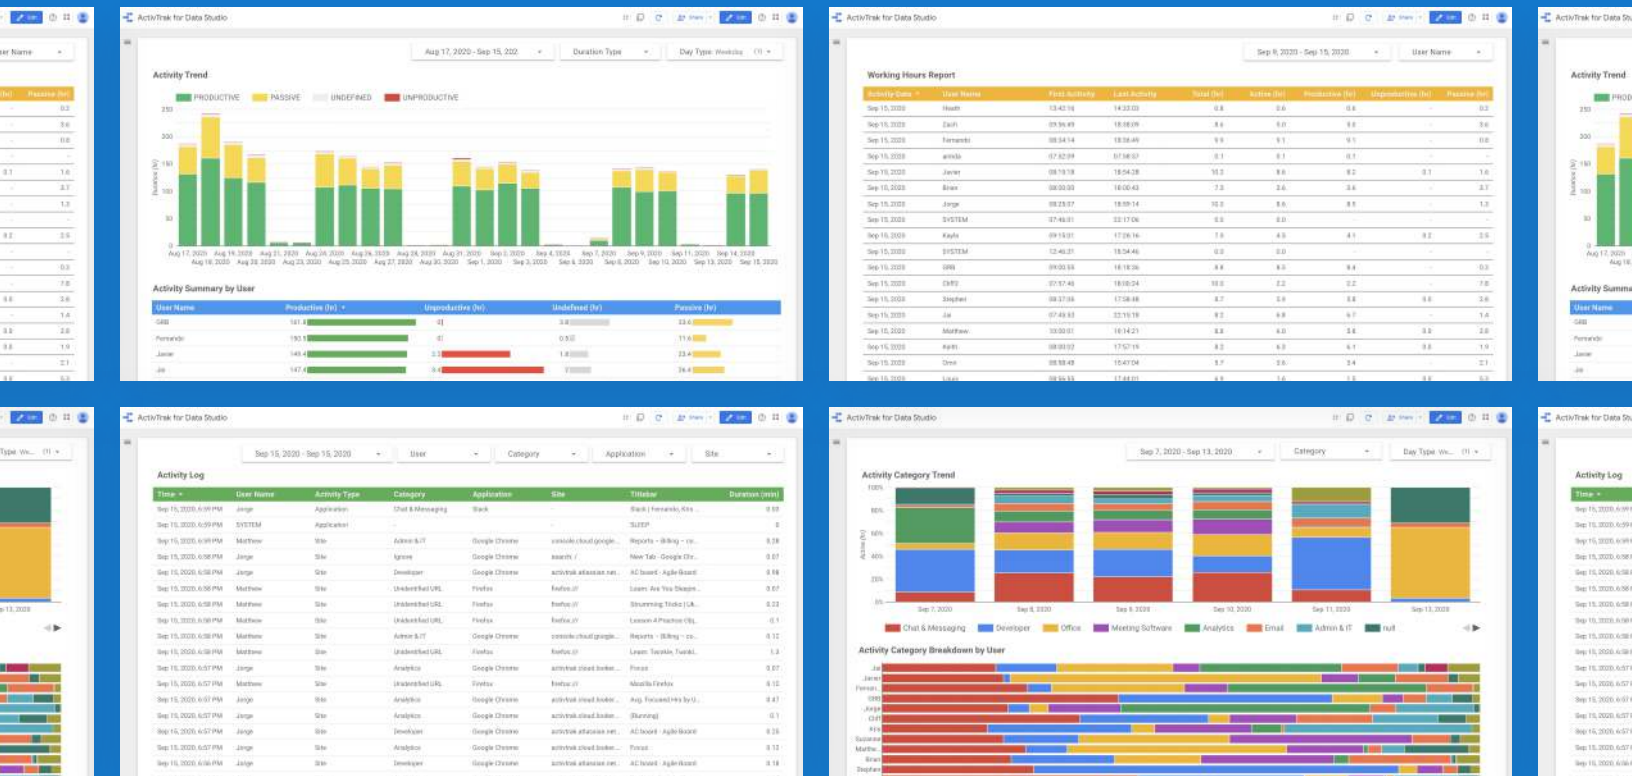

DATA SHEET

ActivConnect

BI Analytics & Reports With Google Data Studio

ActivTrak ActivConnect Overview

ActivConnect provides customers direct access into user behavioral activity data to create personalized reports with business intelligence data visualization tools (e.g. Tableau, PowerBI, Google Data Studio, etc.) and data reporting tools (e.g. Google Sheets, Microsoft Excel). You also have the ability to integrate and correlate your activity data with multiple business data sources such as Salesforce, ZenDesk or other CRM tools, EPM, SIEM and more.

Google Data Studio Pre-Built Analysis

ActivTrak's ActivConnect Google Data Studio Template includes a combination of pre-built valuable metrics, reports and dashboards to help you analyze how your organization works and jump start the creation of your own customized reports. All dashboards and underlying reports are organized around three major analysis areas and provide data insights to critical questions about your workforce.

Google Data Studio Pre-Built Dashboards

Below are some screenshots for the pre-built dashboards including a brief description of the analytics collected for each.

Productivity Analysis

Understand productivity level trends for your teams and compare individuals over time. This analysis displays time by productive, unproductive, passive and undefined.