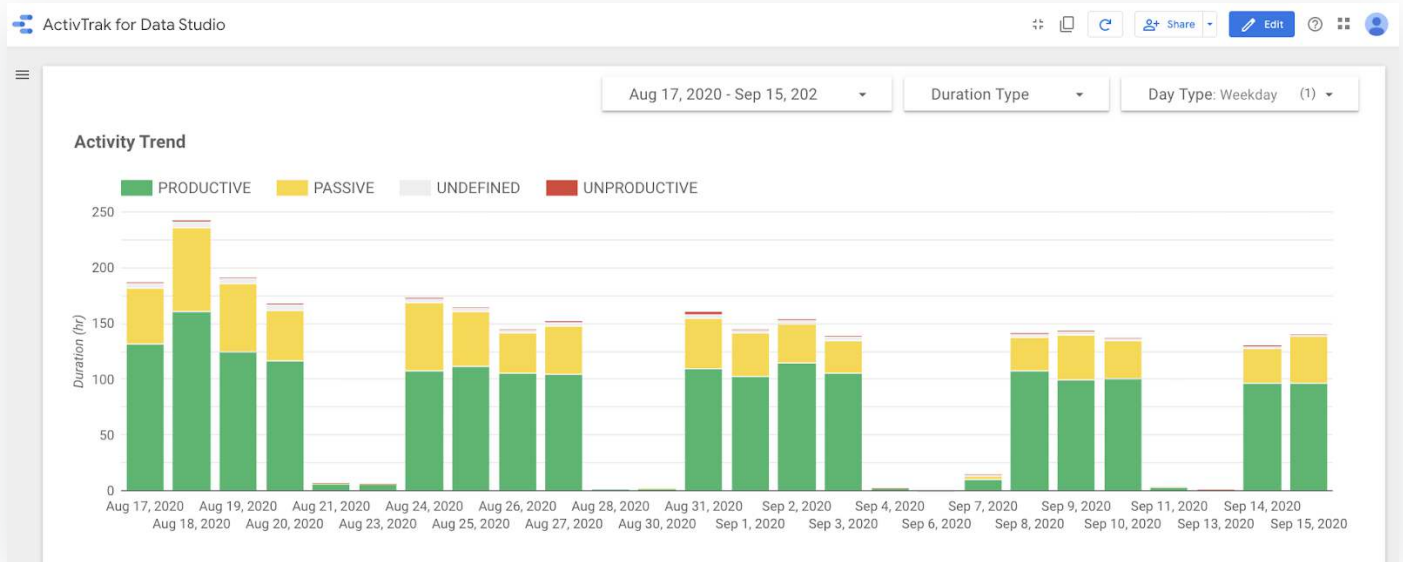

Google Data Studio Pre-Built Analysis

ActivTrak's ActivConnect Google Data Studio Template includes a combination of pre-built valuable metrics, reports and dashboards to help you analyze how your organization works and jump start the creation of your own customized reports. All dashboards and underlying reports are organized around three major analysis areas and provide data insights to critical questions about your workforce.

Key Fields & Metrics

Each activity captured by ActivTrak has a set of associated fields and metrics that help provide content and additional information at the granular level or in aggregate.

Field	Description
Activity Type	Captures major types of digital activity (application, site, search or passive).
Category	An application or website can be assigned a category (e.g. development, business application, etc.) Categories denote the activity performed using an application or website.
Productivity	An application or website can be classified as productive, unproductive or undefined.
Active Time	Time when the computer is active (Total Time - Passive Time).
Passive Time	Time when the computer is idle (no keyboard or mouse activity).
Productive Time	Time spent on activities (applications and websites) marked as productive.

Google Data Studio Pre-Built Dashboards

Below are some screenshots for the pre-built dashboards including a brief description of the analytics collected for each.

Productivity Analysis

Understand productivity level trends for your teams and compare individuals over time. This analysis displays time by productive, unproductive, passive and undefined.

Activity Category Analysis

Analyze an individual's day compared to their team and peers in terms of activities. See high-level metrics by specific applications and websites by day in the bar charts.

Working Hours Analysis